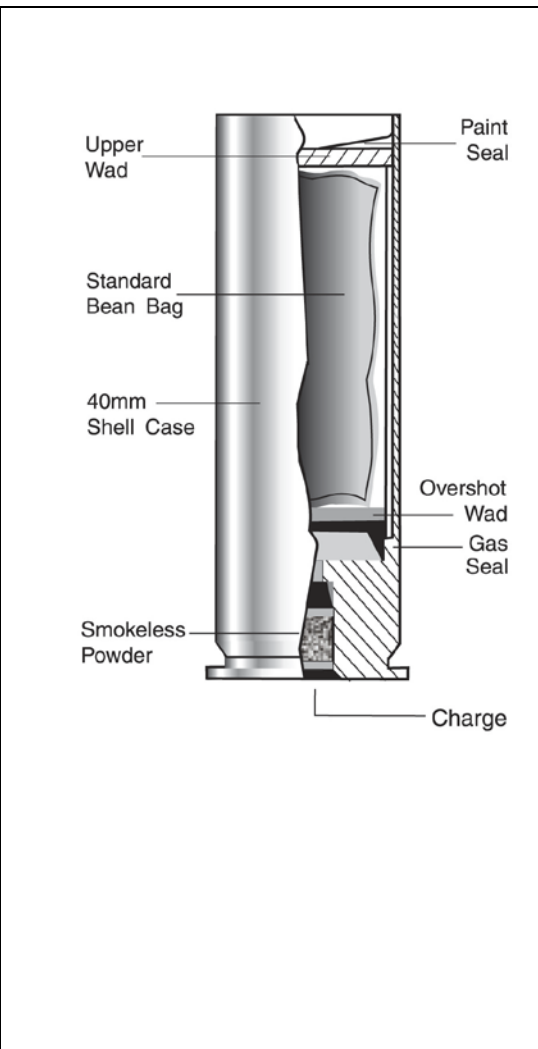

**DEFENSE
TECHNOLOGY®**

37/40MM BEAN BAG SMOKELESS POWDER ROUND

PRODUCT SPECIFICATIONS	
Diameter	1.50 in / 37 mm
Length	4.80 in / 12.2 cm
Projectile Count	1
Velocity	220 fps / 67 mps
Minimum Safe Range	20 ft / 6.1 m
Maximum Effective Range	66 ft / 20 m
PROJECTILE SPECIFICATIONS	
Material	Bagged Silica Sand
Height	3.75 in / 9.53 cm
Diameter	1.2 in / 3.0 cm
Weight	2.65 oz / 75 g
Part No.	6225
Warranty	5 years from date of manufacture
ALL SPECIFICATIONS ARE AVERAGES AND SUBJECT TO CHANGE	
<p>The 37/40mm Bean Bag Round incorporates a 4.8-inch casing that contains one (1) silica and sand-filled bag. The 37/40mm Bean Bag Round was designed for departments that utilize both 37mm gas guns and 40mm launchers. This allows sharing of ordnance between the two weapon systems. It differs from its 37mm counterpart in that it utilizes smokeless powder as the propellant and therefore has velocities that are considerably more consistent.</p> <p>The 37/40mm Bean Bag Round is most widely used as a crowd management tool by Law Enforcement and Corrections when there is a need to target individual instigators. It has also been successfully used as a dynamic, high-energy single subject round for incapacitation or distraction.</p> <p>The 37/40mm Bean Bag Round is intended to be direct fired. The operator should be adequately trained in the use of Less Lethal Impact Munitions and have a thorough understanding of the round and consideration for selecting shot placement such as level of threat, target distance, size, and clothing.</p> <p>As a pain compliance round for crowd control, the 37/40mm Bean Bag Round is most suitable in moderately close to medium ranges of fire, approximately 20 to 35 feet. Outside of 35 feet, the round by nature of its design may not provide the necessary accuracy or energy to be used as a target specific round. It deploys well in correctional and jail facilities where engagement distance may be limited by walls or barriers. It may also prove valuable in riot situations where police lines and protestors are in close proximity.</p> <p>The smokeless propellant utilized in the 37/40mm Bean Bag Round results in less smoke and report and may be more suitable for indoor close range encounters than its counterpart utilizing black powder.</p>	