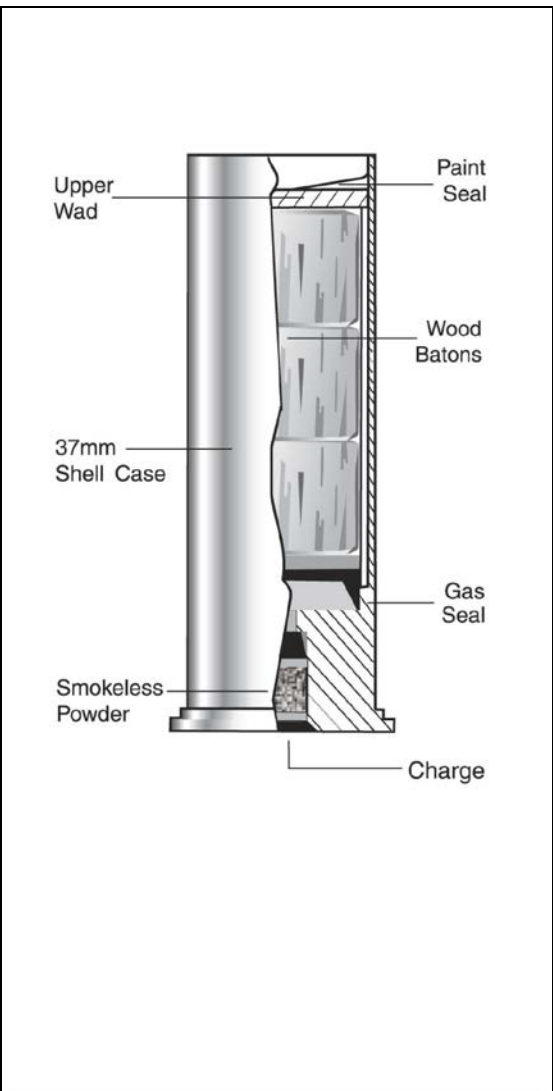

The 37/40mm Wood Baton Round is most widely used as a crowd management tool by Law Enforcement and Corrections. The 37/40mm Wood Baton Round is generally deployed in low trajectories or skip fired in the general direction (**non-target specific**) of the intended targets, administering a means of pain compliance over greater distances than most of its counterparts.

The 37/40mm Wood Baton Round is intended to be skip fired, but may be direct fired at the discretion of the operator. When used in either manner, the operator should be adequately trained in the use of Less Lethal Impact Munitions and have a thorough understanding of the round and considerations for selecting shot placement such as level of threat, target distance, size, and clothing.

As a pain compliance round for crowd control, it is most suitable at medium to extended ranges of fire, approximately 30 to 60 feet. Inside of 30 feet, this round may result in minor injuries. It is ideal for correctional facilities where multiple impacts for greater stand-off distances may be desired for countering yard disturbances.

The smokeless propellant utilized in the 37/40mm Wood Baton Round results in less smoke and may be more suitable for indoor operations than its counterpart utilizing black powder.

⚠ WARNING

This product can expose you to chemicals including Lead Salts and Hexavalent Chromium, which are known to the State of California to cause cancer, and Lead Salts, which are known to the State of California to cause birth defects or other reproductive harm. For more information, go to www.P65Warnings.ca.gov.

WARNING: THIS PRODUCT IS TO BE USED ONLY BY AUTHORIZED AND TRAINED LAW ENFORCEMENT, CORRECTIONS, OR MILITARY PERSONNEL. THIS PRODUCT MAY CAUSE SERIOUS INJURY OR DEATH TO YOU OR OTHERS. THIS PRODUCT MAY CAUSE SERIOUS DAMAGE TO PROPERTY. HANDLE, STORE AND USE WITH EXTREME CARE AND CAUTION. USE ONLY AS INSTRUCTED.