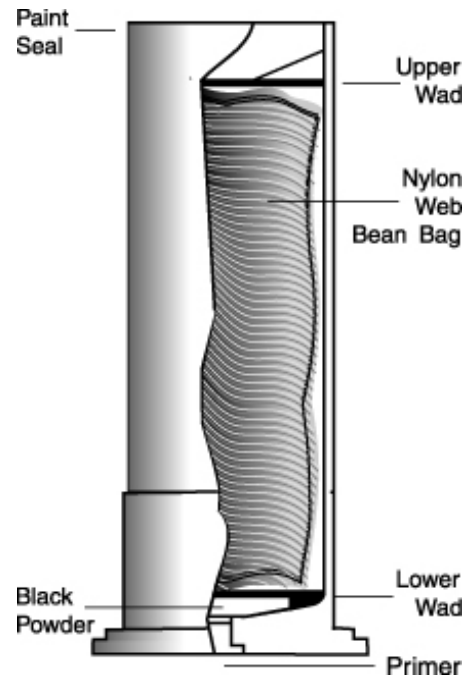

**37MM BEAN BAG
BLACK POWDER ROUND**

PRODUCT SPECIFICATIONS	
Diameter	1.50 in / 37 mm
Length	5.50 in / 14 cm
Projectile Count	1
Velocity	220 fps / 67 mps
Minimum Safe Range	20 ft / 6.1 m
Maximum Effective Range	66 ft / 20 m
PROJECTILE SPECIFICATIONS	
Material	Bagged Silica Sand
Height	3.75 in / 9.53 cm
Diameter	1.20 in / 3.0 cm
Weight	2.65 oz / 75 g
Part No.	1225
Warranty	5 years from date of manufacture
ALL SPECIFICATIONS ARE AVERAGES AND SUBJECT TO CHANGE	
<p>The 37mm Bean Bag Round incorporates a 5.5-inch casing that contains one (1) silica- sand filled bag and utilizes black powder as the propellant.</p> <p>The 37mm Bean Bag Round is most widely used as a crowd management tool by Law Enforcement and Corrections when there is a need to target individual instigators. It has also been successfully used as a dynamic, high-energy single subject round for incapacitation or distraction.</p> <p>The 37mm Bean Bag Round is intended to be direct fired. The operator should be adequately trained in the use of Less Lethal Impact Munitions and have a thorough understanding of the round and considerations of selecting shot placement such as level of threat, target distance, size, and clothing.</p> <p>As a pain compliance round for crowd control, it is most suitable in moderately close to medium ranges of fire, approximately 20 to 35 feet. Outside of 30 feet, the round by nature of its design may not provide the necessary accuracy or energy to be used as a target specific round. It serves well in correctional and jail facilities where engagement distance may be limited by walls or barriers. It may also prove valuable in riot situations where police lines and protestors are in close proximity.</p>	