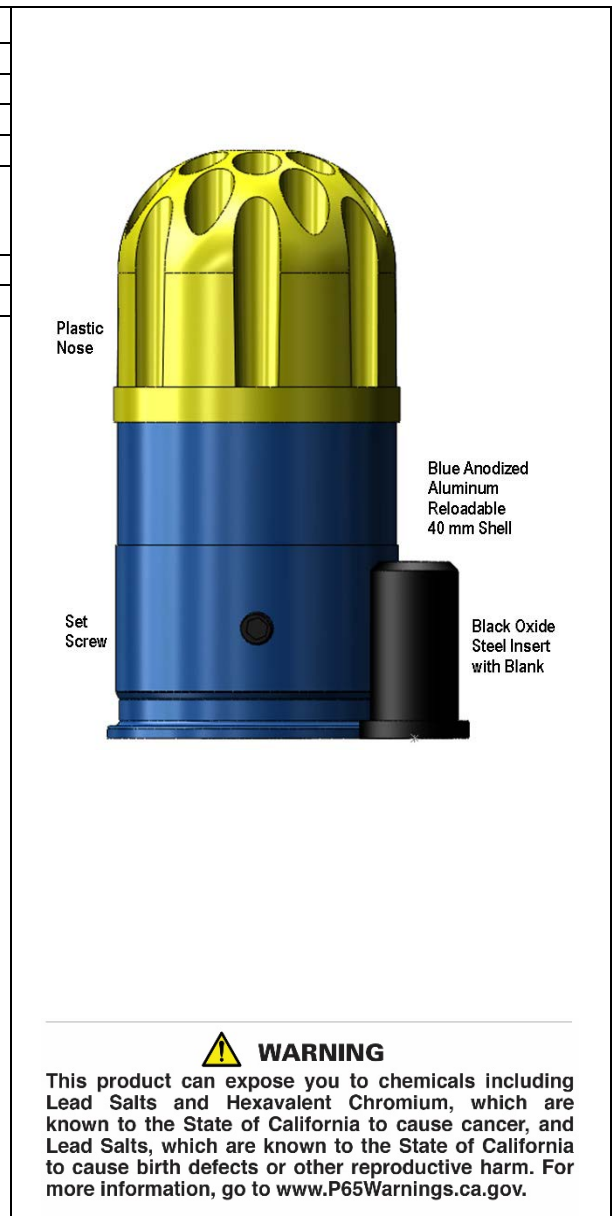

**DEFENSE
TECHNOLOGY®**

40MM 50-SHOT LE TRAINING KIT

PRODUCT SPECIFICATIONS	
Diameter	1.60 in / 40 mm
Length	3.40 in / 8.6 cm
Velocity	Comparable to Operational Rounds
Effective Target Range	230 ft / 70 m
Kit Includes (Usage Rate)	5 – Yellow Plastic Projectiles (10x) 5 – Blue Bases (10x) 50 – Propellant Cartridges (1x)
Part No.	6530LE-50
Warranty	5 years from date of manufacture
ALL SPECIFICATIONS ARE AVERAGES AND SUBJECT TO CHANGE	
<p>The 40mm Law Enforcement Extended Range Training Kit contains five (5) yellow plastic projectiles designated for training only, five (5) blue anodized aluminum shell bases w/ set screws, and fifty (50) propellant cartridges. Each projectile and shell base is intended to be used ten (10) times, and then discarded. The model 6530LE-50 is a new version that incorporates an improved projectile design and black oxide coated steel insert instead of aluminum.</p> <p>The Law Enforcement Extended Range Training Kit incorporates reusable components that simulate the accuracy of the following rounds to a training range of 70 meters:</p> <p>eXact iImpact™ LE ER (6325LE) Direct Impact® LE ER (6320LE, 6322LE, 6323LE, 6326LE)</p> <p>The plastic molded nose and the blue base were designed and tested to be used ten (10) times; beyond that the performance of either of these components may be compromised. If they are fired more than ten (10) times, the product liability and warranty associated with the model 6530LE-50 will be voided.</p> <p>IMPORTANT: The Law Enforcement Extended Range reload propellant cartridges are distinguished from the standard reload cartridges by their black coating. They will produce higher projectile velocities than the standard reload cartridges, and are intended to be used in training for the 40mm Law Enforcement Extended Range products only. Use extreme caution when conducting training operations.</p>	