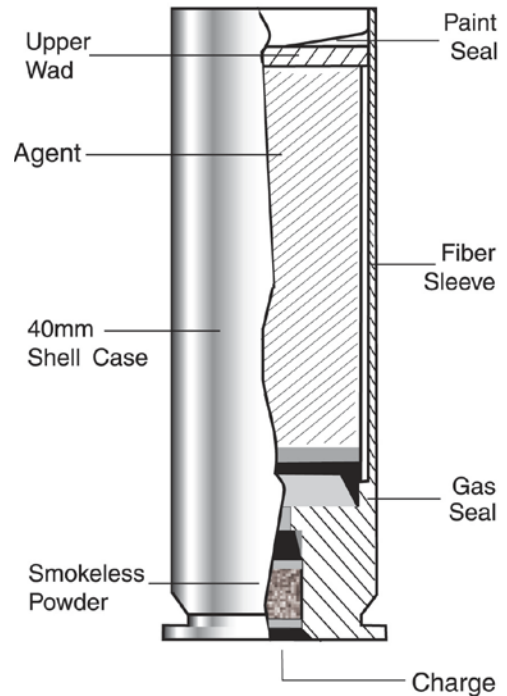

ALL SPECIFICATIONS ARE AVERAGES AND SUBJECT TO CHANGE

The 40mm Muzzle Blast Rounds incorporate an aluminum shell and utilize smokeless powder as the propellant. The 40mm Muzzle Blast Rounds are designed to deliver chemical agents in the immediate area (30 feet) of the grenadier.

The 40mm Muzzle Blast Rounds are widely used as a crowd management solution for the immediate and close deployment of chemical agent. However, it has proven successful during tactical operations.

As a pain compliance round for crowd management, the 40mm Muzzle Blast Rounds are an excellent device for deploying chemical laden powder at close ranges for indoor or outdoor operations. The 40mm Muzzle Blast provides instantaneous emission of chemical agent directly at or on riotous, non-compliant subjects close to the police line or within confined spaces.

As a tactical round, the Muzzle Blast Rounds have been used in operations such as barricaded subjects, room clearing, space denial, and a means of contaminating crawl spaces and attics. The purpose of the Muzzle Blast Rounds is to minimize the risks to all parties through pain compliance, temporary discomfort, and/or incapacitation of potentially violent or dangerous subjects.

It is recommended that the grenadier and all team personnel in the immediate vicinity of deployment utilize protective masks.

WARNING

This product can expose you to chemicals including Lead Salts and Hexavalent Chromium, which are known to the State of California to cause cancer, and Lead Salts, which are known to the State of California to cause birth defects or other reproductive harm. For more information, go to www.P65Warnings.ca.gov.

WARNING: THIS PRODUCT IS TO BE USED ONLY BY AUTHORIZED AND TRAINED LAW ENFORCEMENT, CORRECTIONS, OR MILITARY PERSONNEL. THIS PRODUCT MAY CAUSE SERIOUS INJURY OR DEATH TO YOU OR OTHERS. THIS PRODUCT MAY CAUSE SERIOUS DAMAGE TO PROPERTY. HANDLE, STORE AND USE WITH EXTREME CARE AND CAUTION. USE ONLY AS INSTRUCTED.