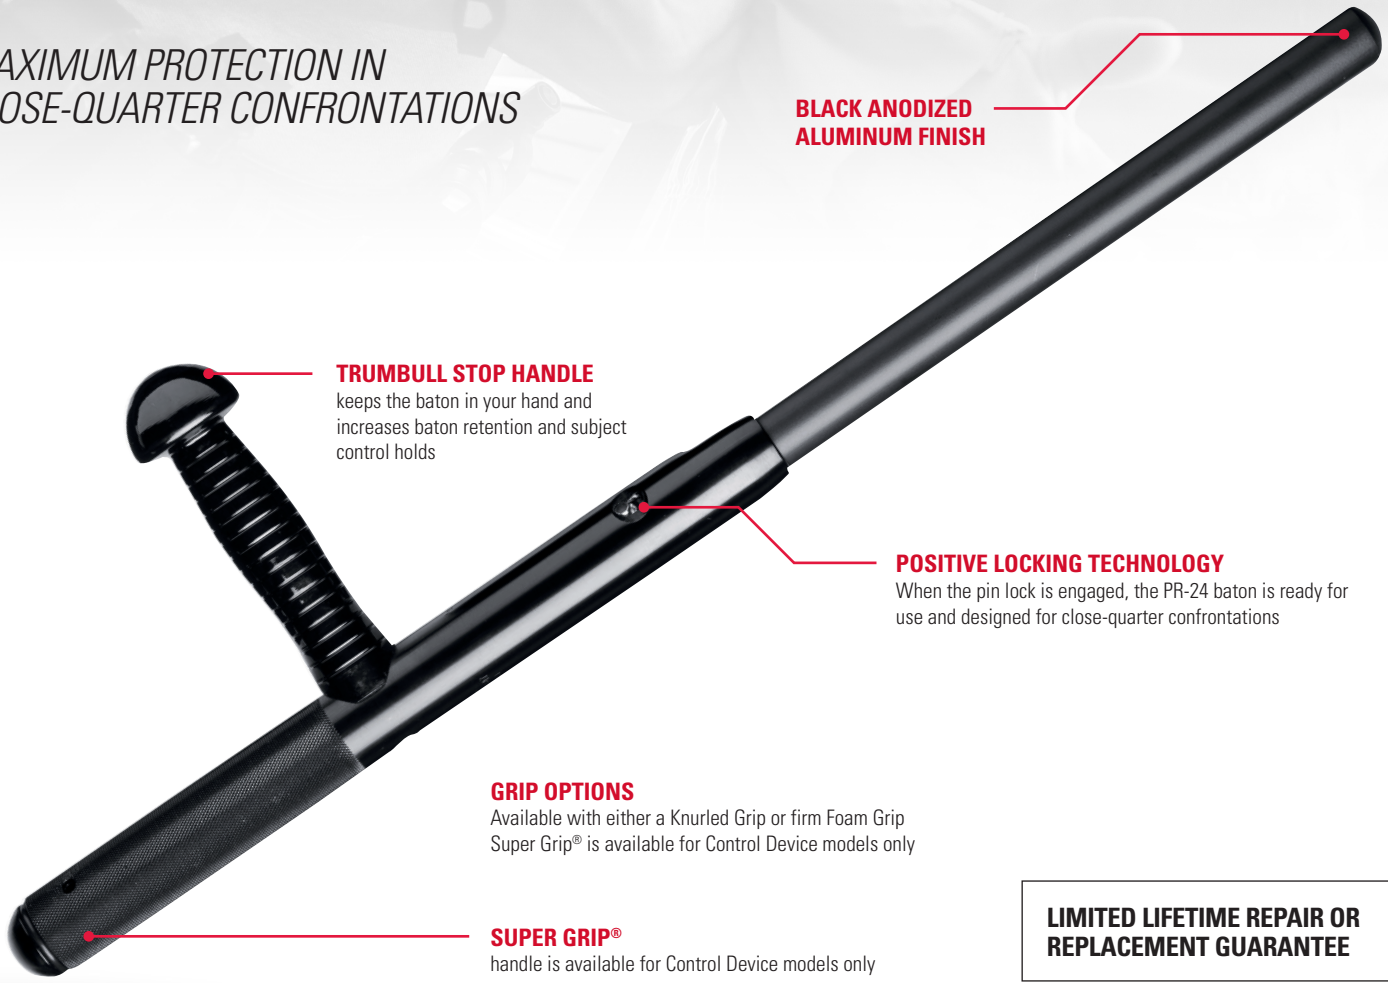

PR-24® EXPANDABLE SIDE-HANDLE BLACK ANODIZED BATON

**MAXIMUM PROTECTION IN
CLOSE-QUARTER CONFRONTATIONS**

**BLACK ANODIZED
ALUMINUM FINISH**

TRUMBULL STOP HANDLE
keeps the baton in your hand and
increases baton retention and subject
control holds

POSITIVE LOCKING TECHNOLOGY
When the pin lock is engaged, the PR-24 baton is ready for
use and designed for close-quarter confrontations

GRIP OPTIONS
Available with either a Knurled Grip or firm Foam Grip
Super Grip® is available for Control Device models only

SUPER GRIP®
handle is available for Control Device models only

**LIMITED LIFETIME REPAIR OR
REPLACEMENT GUARANTEE**

PR-24® EXPANDABLE SIDE-HANDLE BLACK ANODIZED BATON

Designed specifically for law enforcement, the PR-24® expandable side-handle baton is combat ready with a flick of your wrist. The baton also closes easily with the push of a button. To enhance retention, the baton features a knurled, polycarbonate grip with Trumbull Stop, and a palm grip side-handle. The PR-24 has a black, anodized aluminum shaft. As the most field-tested baton for blocking, controlling and striking, the PR-24 offers excellent protection in close-quarter encounters.

Baton training available through the Training Academy. Visit www.defense-technology.com.

FEATURES

- Expandable side-handle baton
- Knurled polycarbonate grip and Trumbull Stop to increase retention
- Anodized aluminum shaft, black finish
- Palm side handle grip and Trumbull Stop to help retention
- Made in the USA