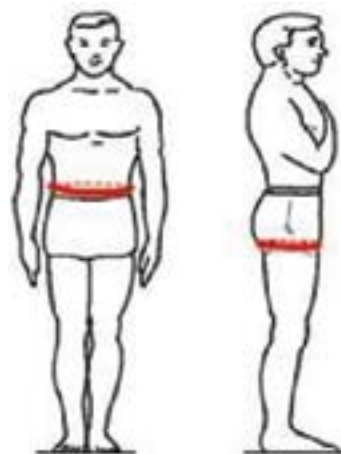

## PRAETORIAN™ ELBOW/FOREARM (WRIST TO ELBOW MEASUREMENT) PRT FP

SMALL	(part ID 1348641)	9.0"-11.5"	(22.9-29.2cm)
MD/LG	(part ID 1348079)	10.5"- 13.0"	(26.7-33.0 cm)
XL/XXL	(part ID 1348084)	11.0"-14.0"	(27.9-35.6 cm)

## SHIN GUARD (KNEE TO ANKLE MEASUREMENT) EXT SF

SMALL	(part ID 1348599)	13.5"-15.5"	(34.3-39.4cm)
MD/LG	(part ID 1348070)	14.0"-16.5"	(35.6-41.9 cm)
XL/XXL	(part ID 1348076)	16.0"-18.5"	(40.6-47.0cm)

## PRAETORIAN™ SHIN GUARD (KNEE TO ANKLE MEASUREMENT) PRT SF

SMALL	(part ID 1348643)	14.0"-17.0"	(35.6-43.2cm)
MD/LG	(part ID 1348081)	15.5"-18.5"	(39.4-47.0cm)
XL/XXL	(part ID 1348086)	17.0"-20.0"	(43.2-48.3 cm)

## THIGH & GROIN (WAIST & THIGH MEASUREMENT) EXT TG or CNT TG

SMALL	(part ID 1348598)	27.0"-40.0"	(68.6cm-101.6cm)
MD/LG	(part ID 1348069)	30.0"- 42.0"	(76.2-96.5 cm)
XL/XXL	(part ID 1348075)	34.0"- 45.0"	(86.4-111.8 cm)